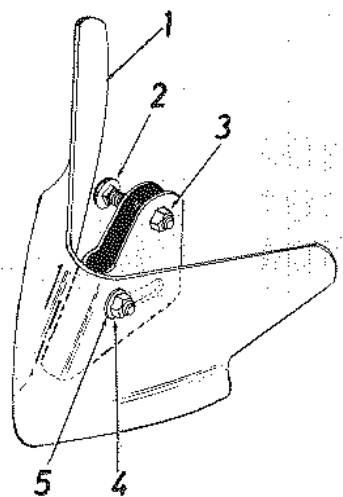

16-0108
 28-0108
 16-0119
 28-0119

**PARTS LIST FOR TINE CULTIVATING SHIELDS
 MODEL 298-192A**

Ref. No.	PART No.	DESCRIPTION
1	62028	Shield Disc. Ass'y.
2	43023	Clevis Pin 3/8" Dia.x2.00" Lg.
3	23052	Tube Adapter 1" Dia.
4	43055	Hair Pin Cotter
5	23085	Tube Adapter 1-1/4" Dia.

16-0111
 27-0111
 28-0111
 31-0111

Parts List for 15" Sweep Cultivator Model 298-161A

Ref. No.	PART No.	DESCRIPTION
1	43015	Hex Nut 3/8-16 THD.
2	43003	Fl.-Wash. 3/8" Scr.
3	43070	Fl.-Wash. 3/8" I.D.
4	43069	Carriage Bolt 3/8-16 x 1.50" Lg.
5	62030	Sweep Cultivator Ass'y.

16-0110
 27-0110
 28-0110
 31-0110

Parts List for 8" Furrow Plow Model 298-179A

Ref. No.	PART No.	DESCRIPTION
1	62029	Furrower Ass'y.
2	43069	Carriage Bolt 3/8-16 x 1.50" Lg.
3	43015	Hex Nut 3/8-16 THD.
4	43003	L-Wash. 3/8" Scr.
5	43070	Fl.-Wash. 3/8" I.D.