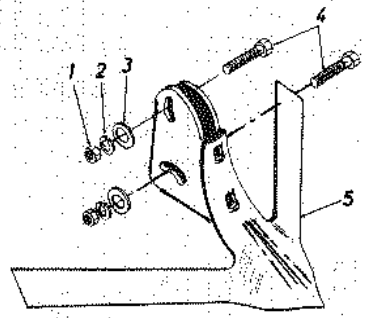

16-0108
 28-0108
 16-0119
 28-0119

**PARTS LIST FOR TINE CULTIVATING SHIELDS
 MODEL 298-192A**

Ref. No.	PART No.	DESCRIPTION
1	62028	Shield Disc. Ass'y.
2	43023	Clevis Pin 3/8" Dia.x2.00" Lg.
3	23052	Tube Adapter 1" Dia.
4	43055	Hair Pin Cotter
5	23085	Tube Adapter 1-1/4" Dia.

16-0111
 27-0111
 28-0111
 31-0111

Parts List for 15" Sweep Cultivator Model 298-161A

Ref. No.	PART No.	DESCRIPTION
1	43015	Hex Nut 3/8-16 THD.
2	43003	Fl.-Wash. 3/8" Scr.
3	43070	Fl.-Wash. 3/8" I.D.
4	43069	Carriage Bolt 3/8-16 x 1.50" Lg.
5	62030	Sweep Cultivator Ass'y.

16-0110
 27-0110
 28-0110
 31-0110

Parts List for 8" Furrow Plow Model 298-179A

Ref. No.	PART No.	DESCRIPTION
1	62029	Furrower Ass'y.
2	43069	Carriage Bolt 3/8-16 x 1.50" Lg.
3	43015	Hex Nut 3/8-16 THD.
4	43003	L-Wash. 3/8" Scr.
5	43070	Fl.-Wash. 3/8" I.D.