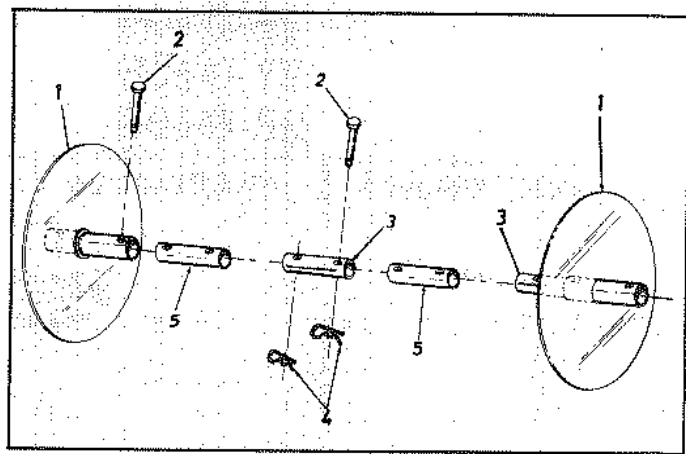

16-0108
 28-0108
 16-0119
 28-0119

**PARTS LIST FOR TINE CULTIVATING SHIELDS
 MODEL 298-192A**

Ref. No.	PART No.	DESCRIPTION
1	62028	Shield Disc. Ass'y.
2	43023	Clevis Pin 3/8" Dia.x2.00" Lg.
3	23052	Tube Adapter 1" Dia.
4	43055	Hair Pin Cotter
5	23085	Tube Adapter 1-1/4" Dia.

16-0111
 27-0111
 28-0111
 31-0111

Parts List for 15" Sweep Cultivator Model 298-161A

Ref. No.	PART No.	DESCRIPTION
1	43015	Hex Nut 3/8-16 THD.
2	43003	Fl.-Wash. 3/8" Scr.
3	43070	Fl.-Wash. 3/8" I.D.
4	43069	Carriage Bolt 3/8-16 x 1.50" Lg.
5	62030	Sweep Cultivator Ass'y.

16-0110
 27-0110
 28-0110
 31-0110

Parts List for 8" Furrow Plow Model 298-179A

Ref. No.	PART No.	DESCRIPTION
1	62029	Furrower Ass'y.
2	43069	Carriage Bolt 3/8-16 x 1.50" Lg.
3	43015	Hex Nut 3/8-16 THD.
4	43003	L-Wash. 3/8" Scr.
5	43070	Fl.-Wash. 3/8" I.D.